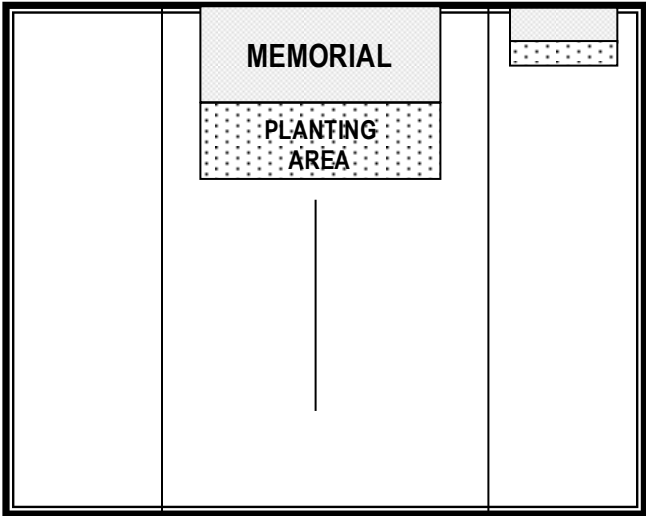

One, two or three grave lot with memorial positioned head center. All flower planting and decorations are restricted to an area immediately in front of the memorial no further than 12" wide and not to extend beyond the ends of the memorial. Nothing is to be planted or placed at the rear or back of the memorial.

One, Two or Three Grave Lot Memorial Head Center

Four Grave Lot Memorial Head Center

Four grave lot with memorial positioned head center – regardless of burial location. All flower planting and decorations are restricted to an area immediately in front of the memorial no wider than 12" from the base of the memorial and no longer than the base of the memorial. Nothing is to be planted or placed at the rear of the memorial.

Eight Grave Lot Memorial Center

Eight grave lot with memorial positioned center of the eight graves. All flower planting and decorations are restricted to an area immediately adjacent to the base of the memorial no wide than 12" from the base of the memorial and no longer than the base of the memorial on both sides of the memorial.